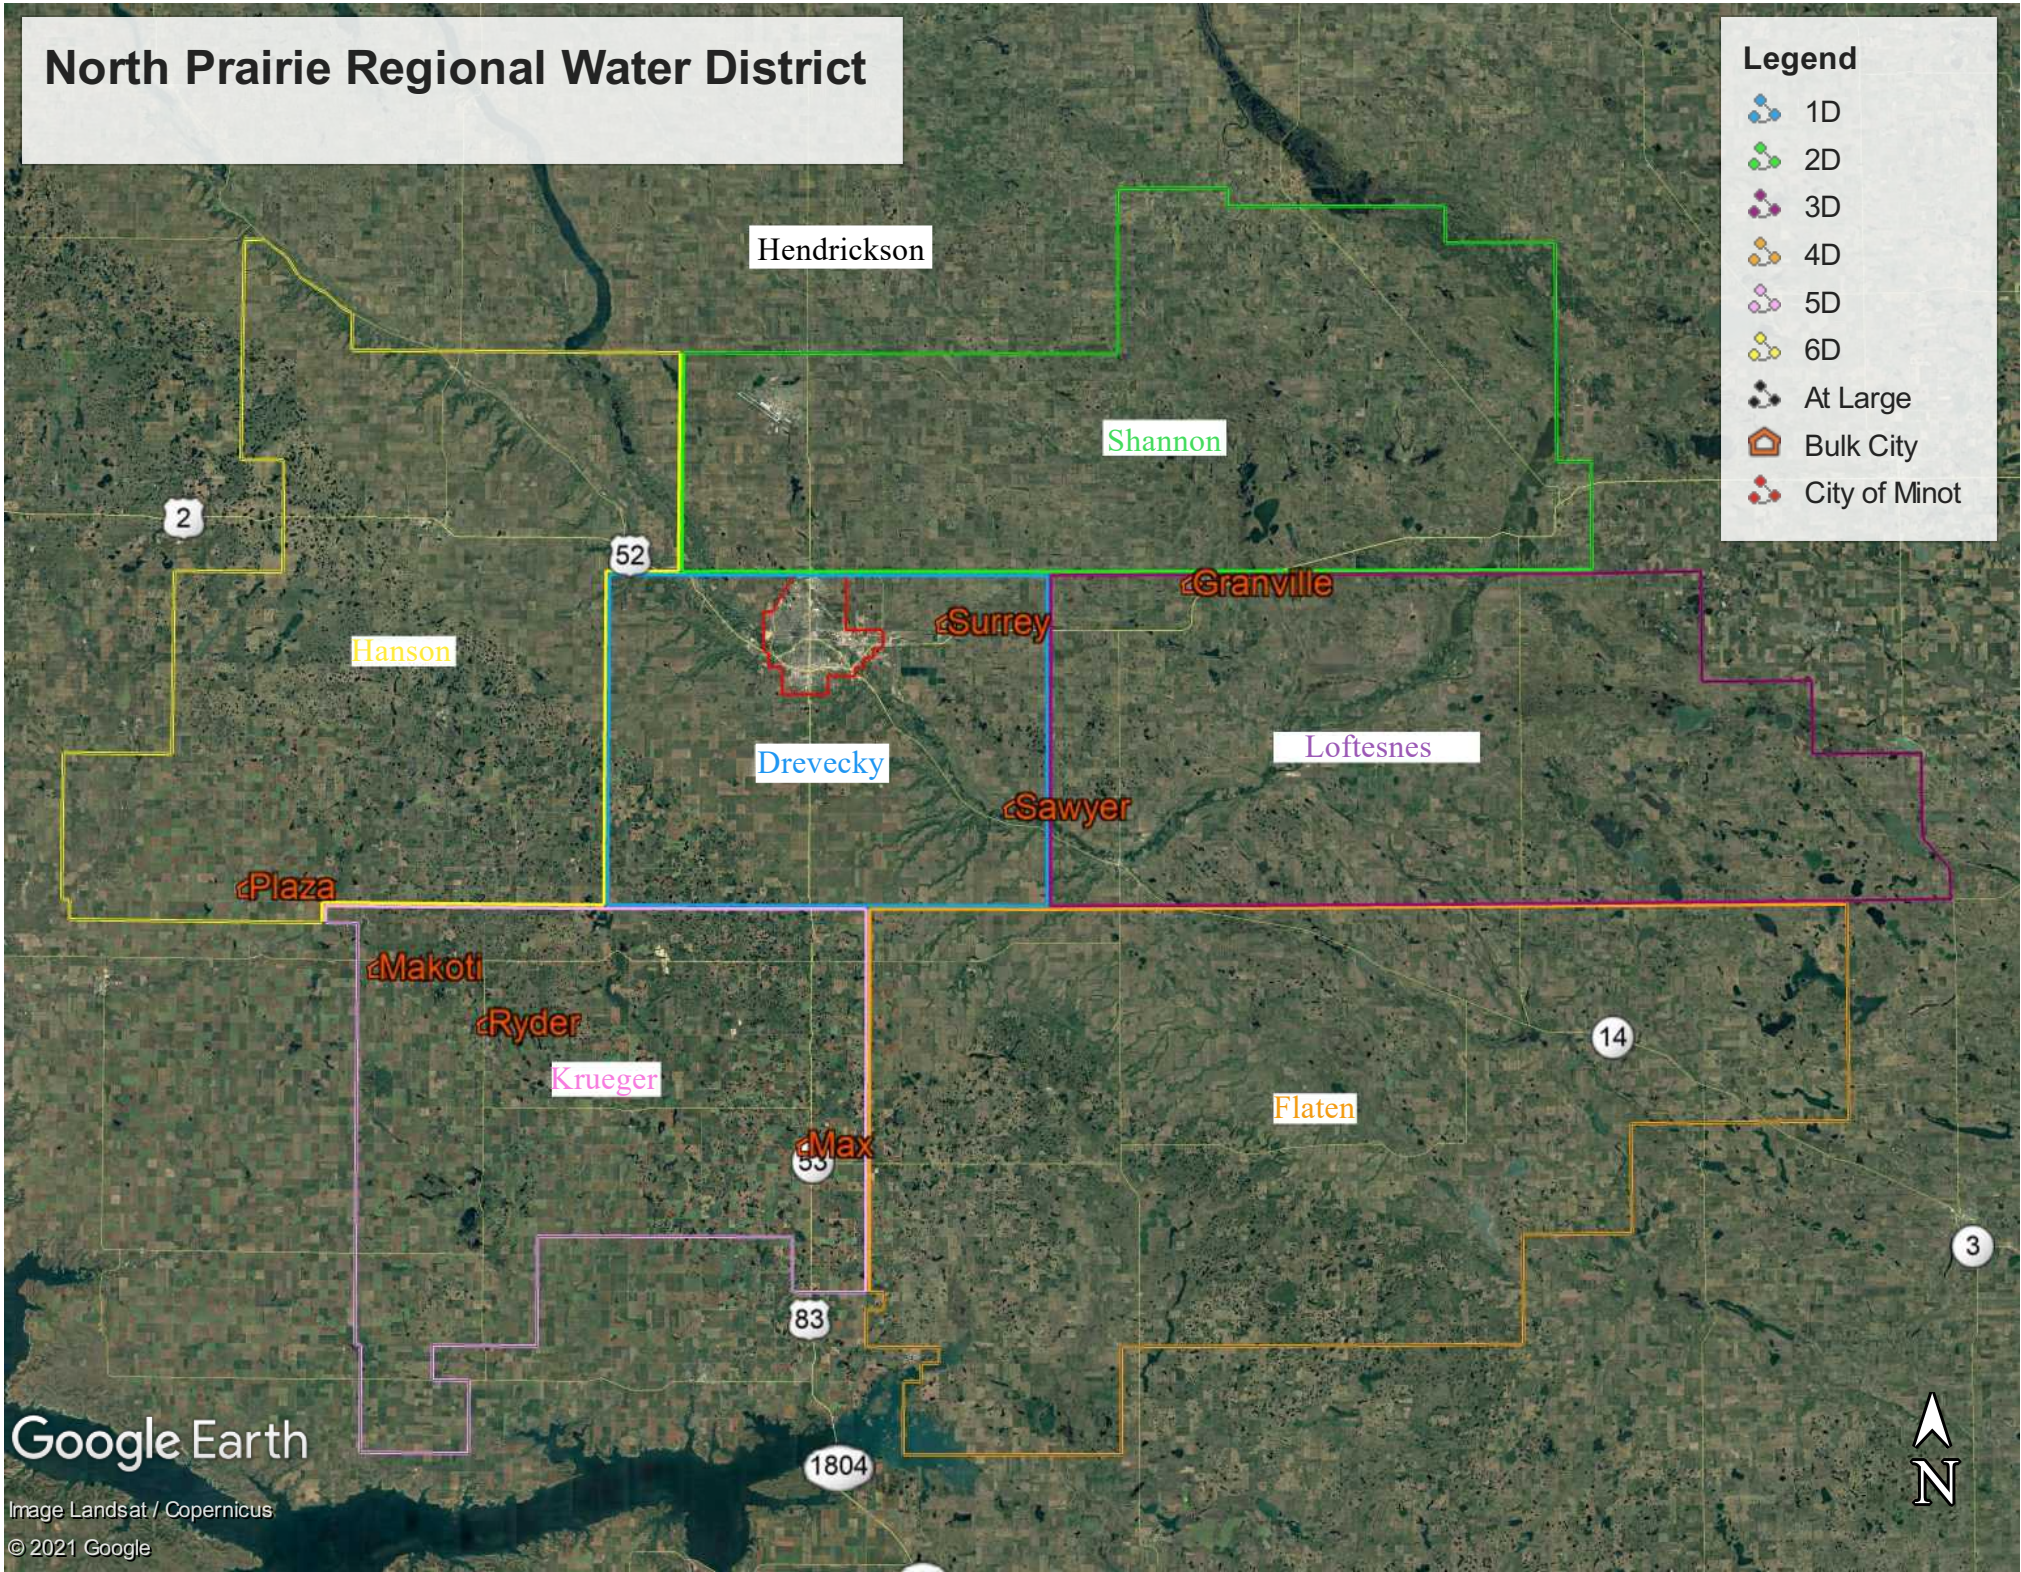

North Prairie Regional Water District

Legend

- 1D
- 2D
- 3D
- 4D
- 5D
- 6D
- At Large
- Bulk City
- City of Minot

Google Earth